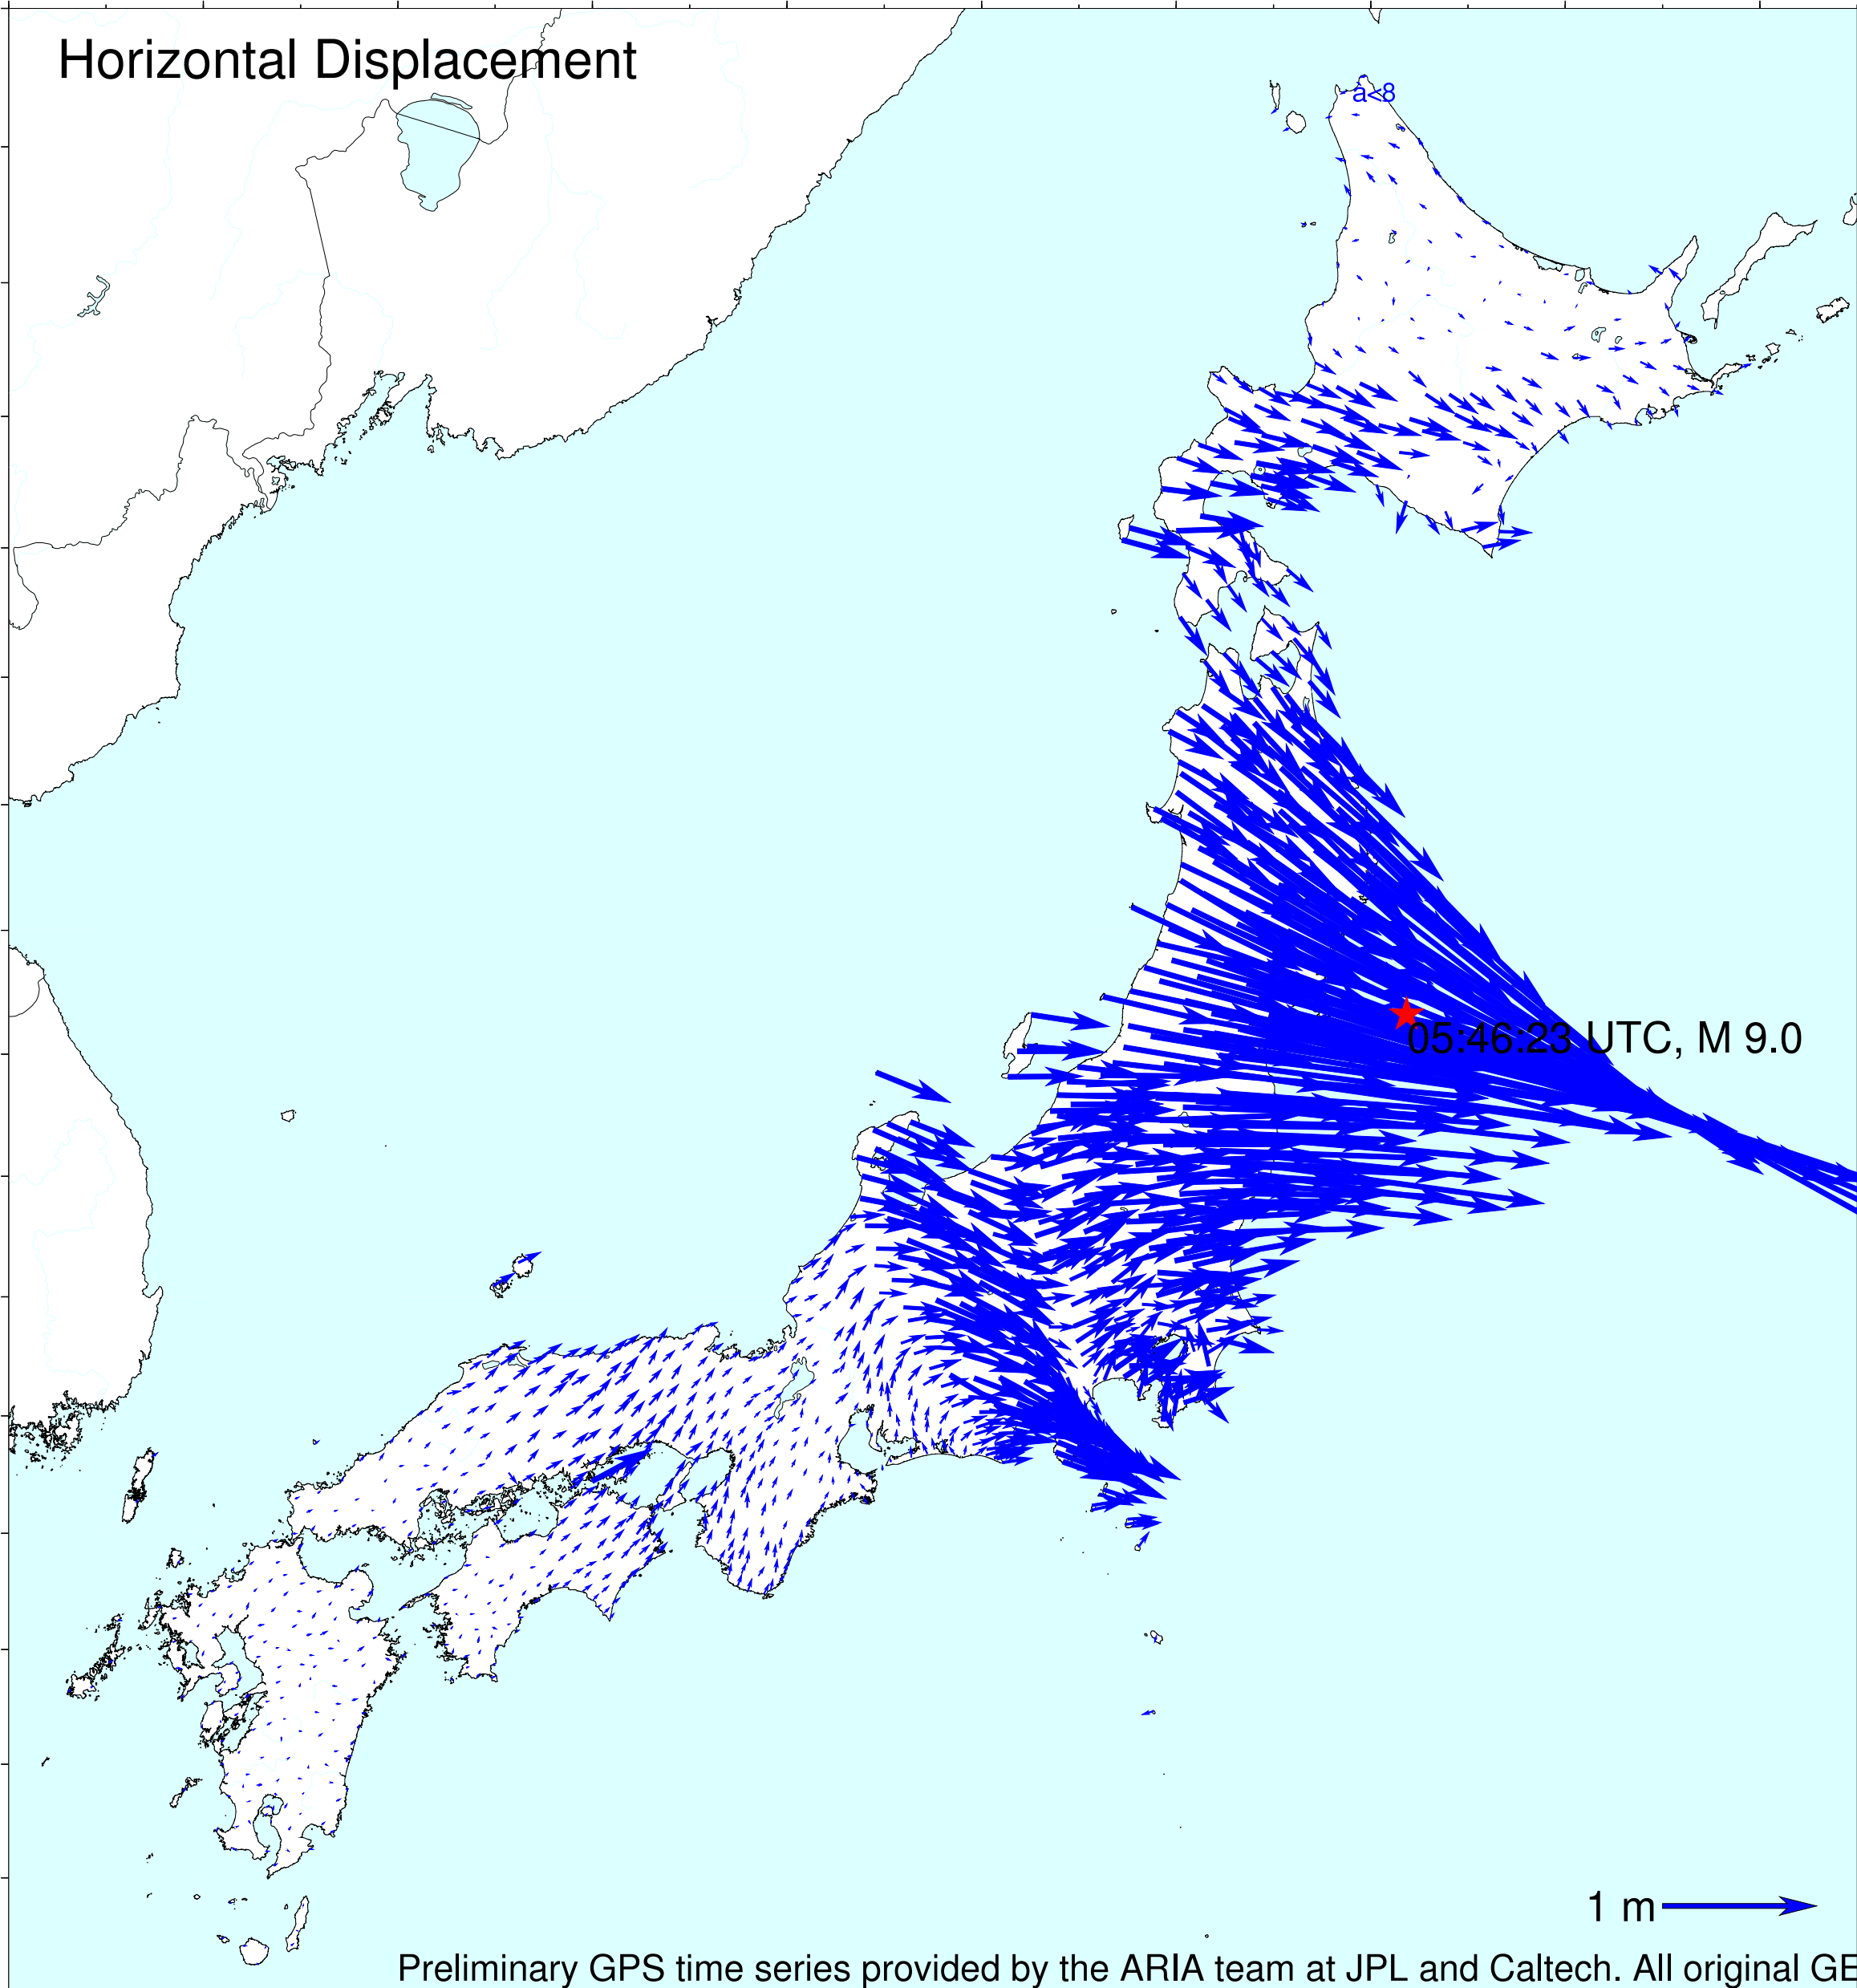

Horizontal Displacement

Vertical Displacement

Preliminary GPS time series provided by the ARIA team at JPL and Caltech. All original GEONET RINEX data provided to Caltech by the Geospatial Information Authority (GSI) of Japan.

Geophysical Institute, Univ. Alaska Fairbanks

5:50 UTC

0.5 m

200 km