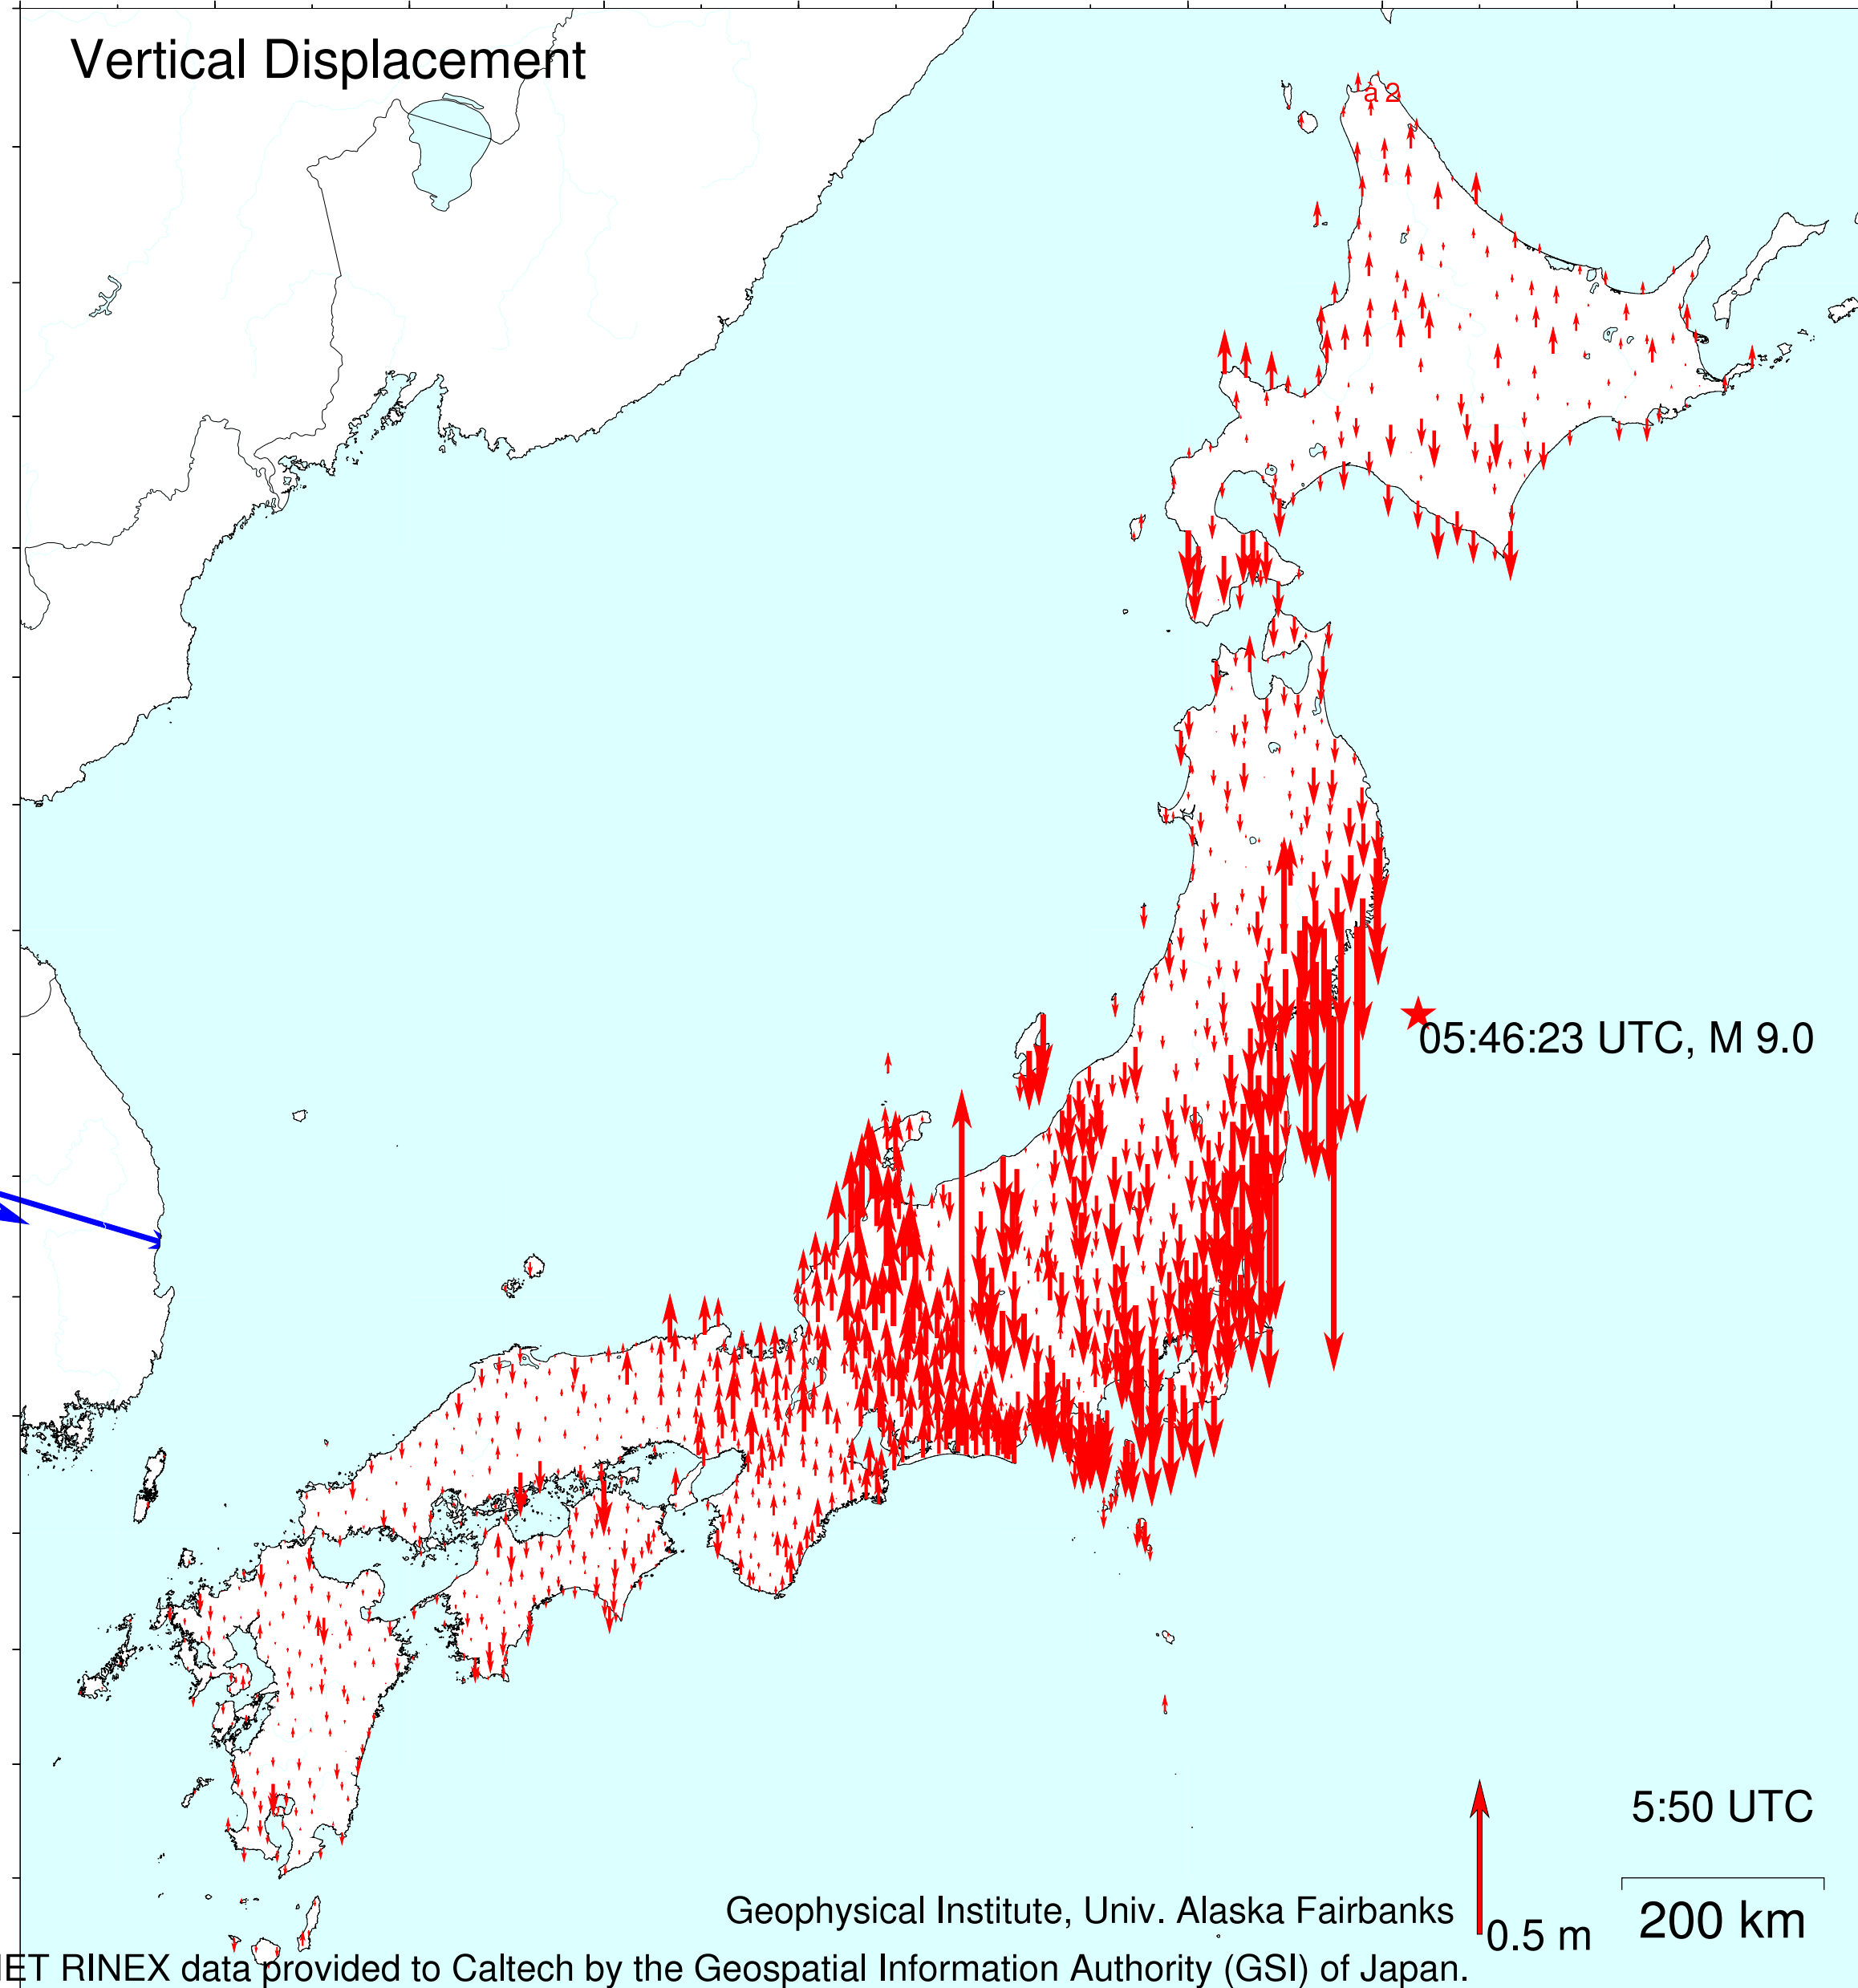

Horizontal Displacement

Vertical Displacement

Preliminary GPS time series provided by the ARIA team at JPL and Caltech. All original GEONET RINEX data provided to Caltech by the Geospatial Information Authority (GSI) of Japan.

Geophysical Institute, Univ. Alaska Fairbanks

5:50 UTC

0.5 m

200 km