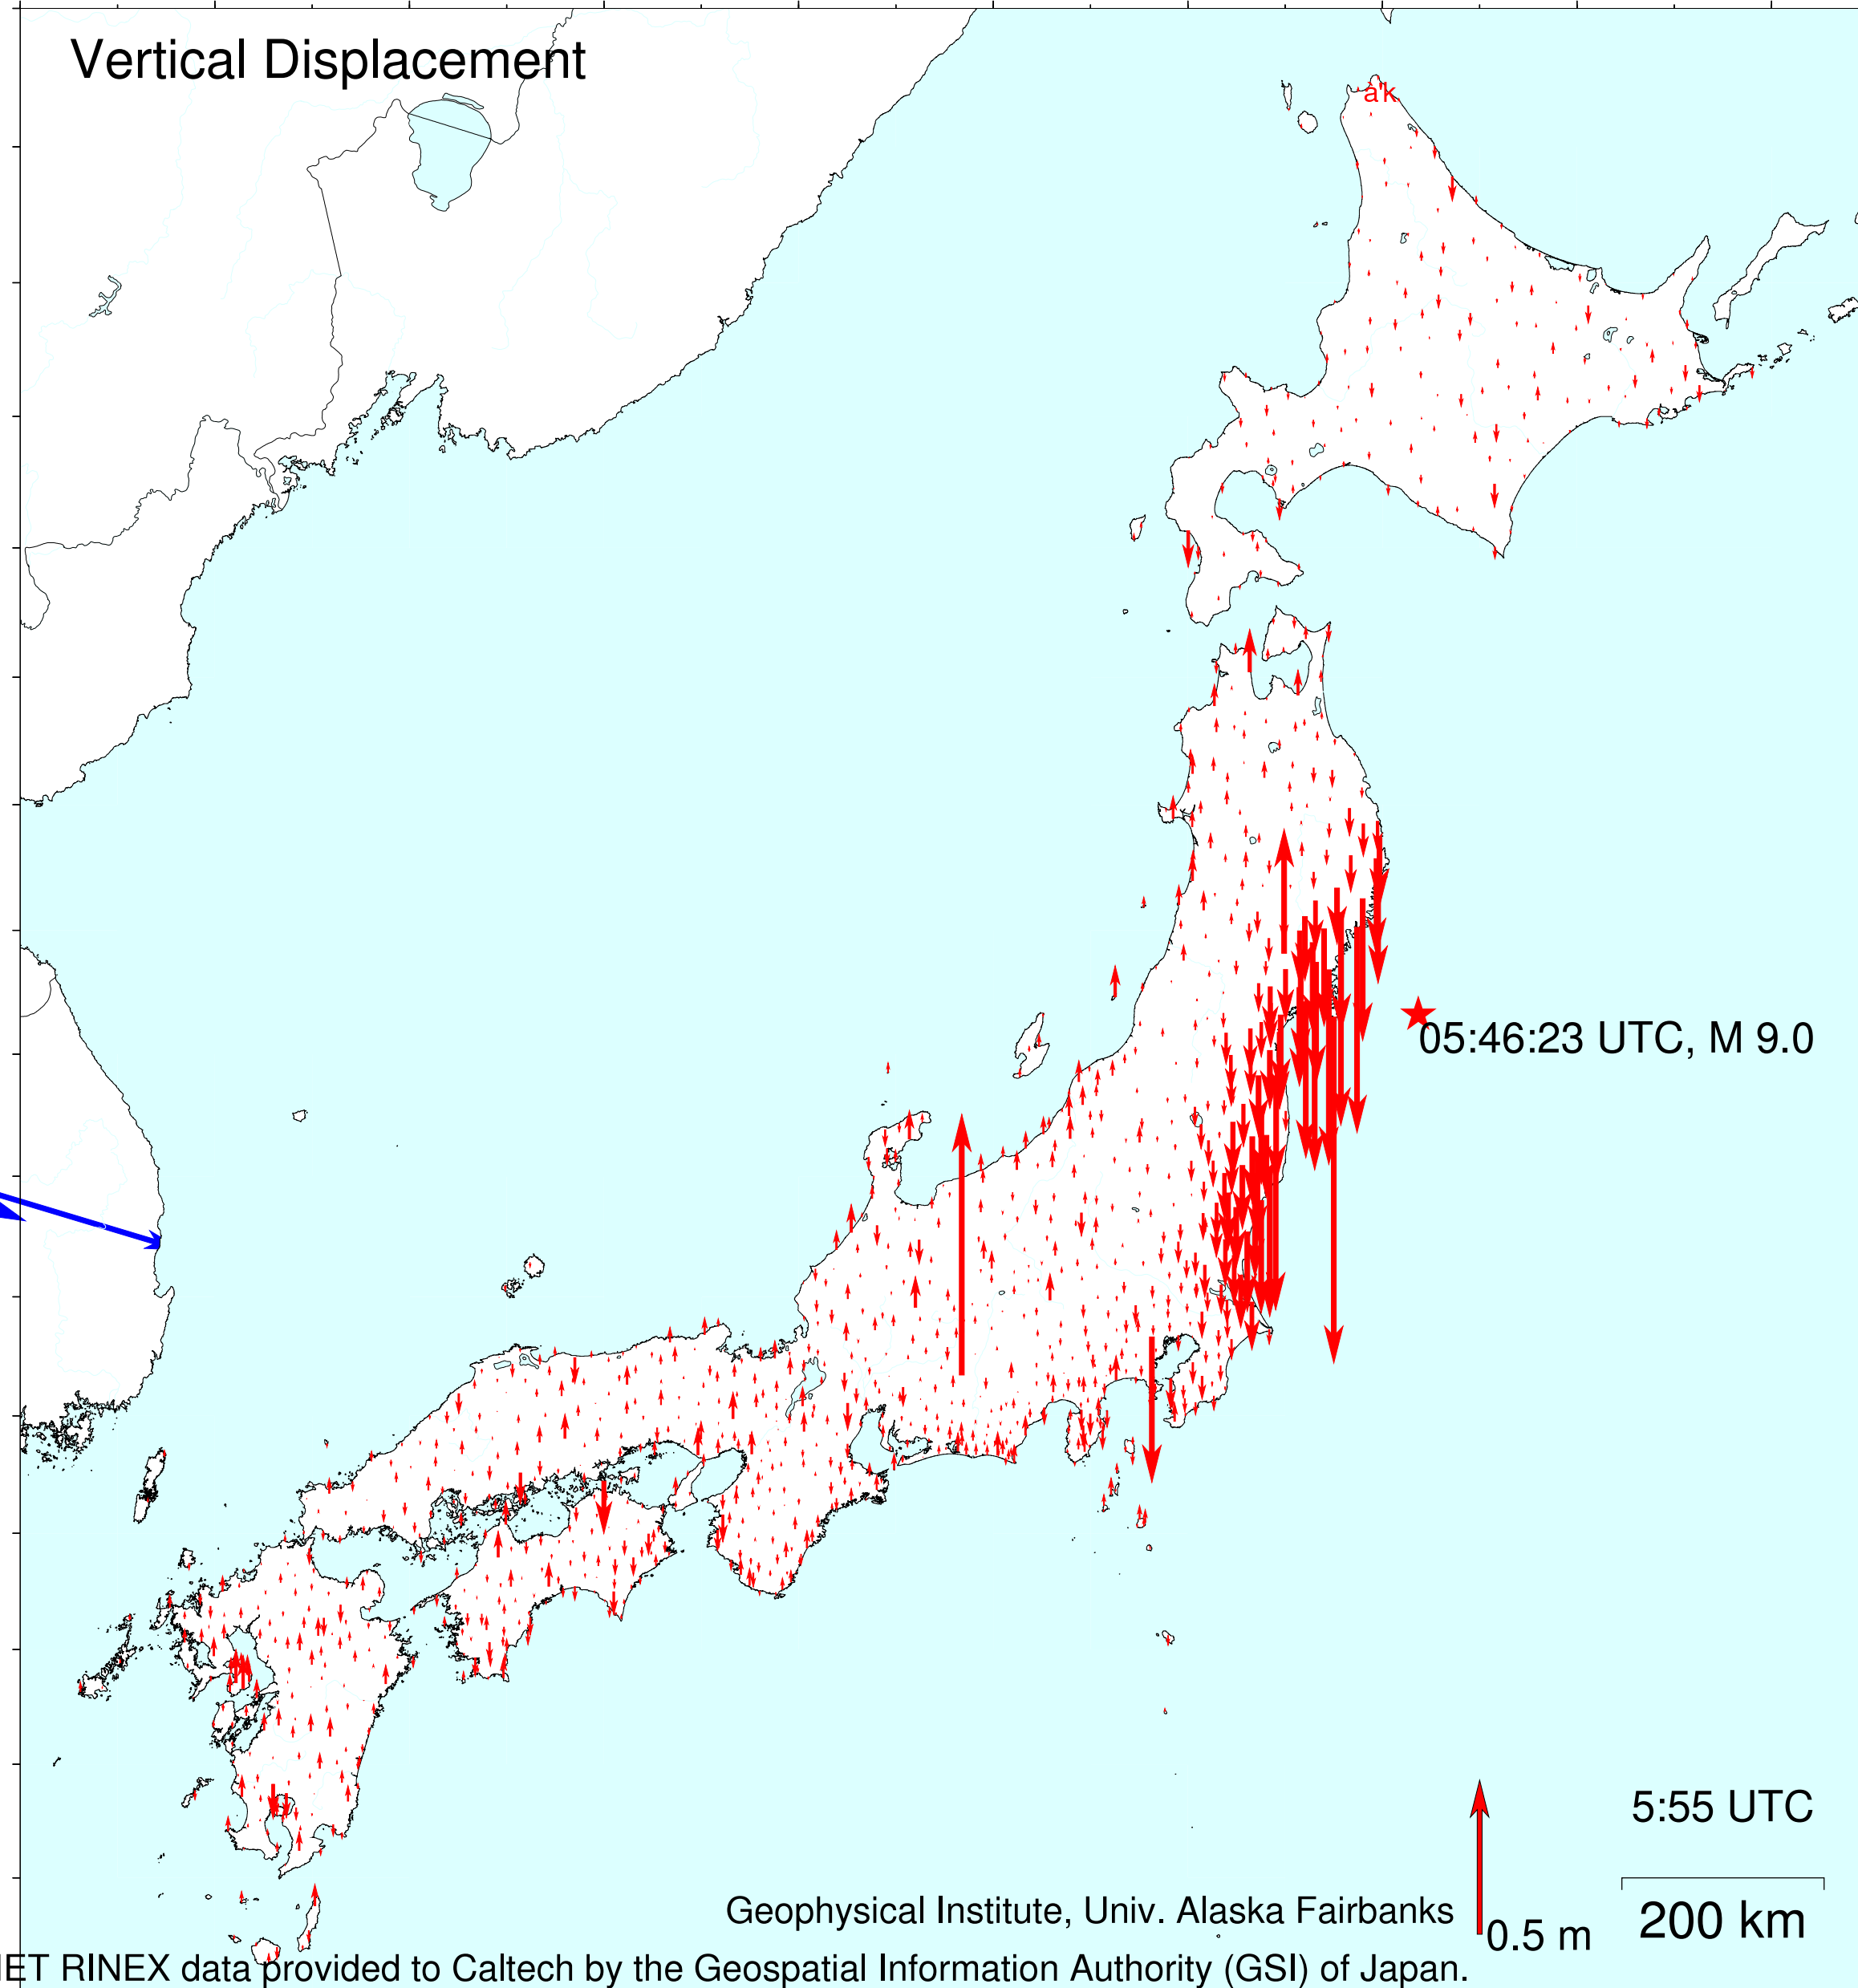

Horizontal Displacement

Vertical Displacement

Preliminary GPS time series provided by the ARIA team at JPL and Caltech. All original GEONET RINEX data provided to Caltech by the Geospatial Information Authority (GSI) of Japan.

Geophysical Institute, Univ. Alaska Fairbanks