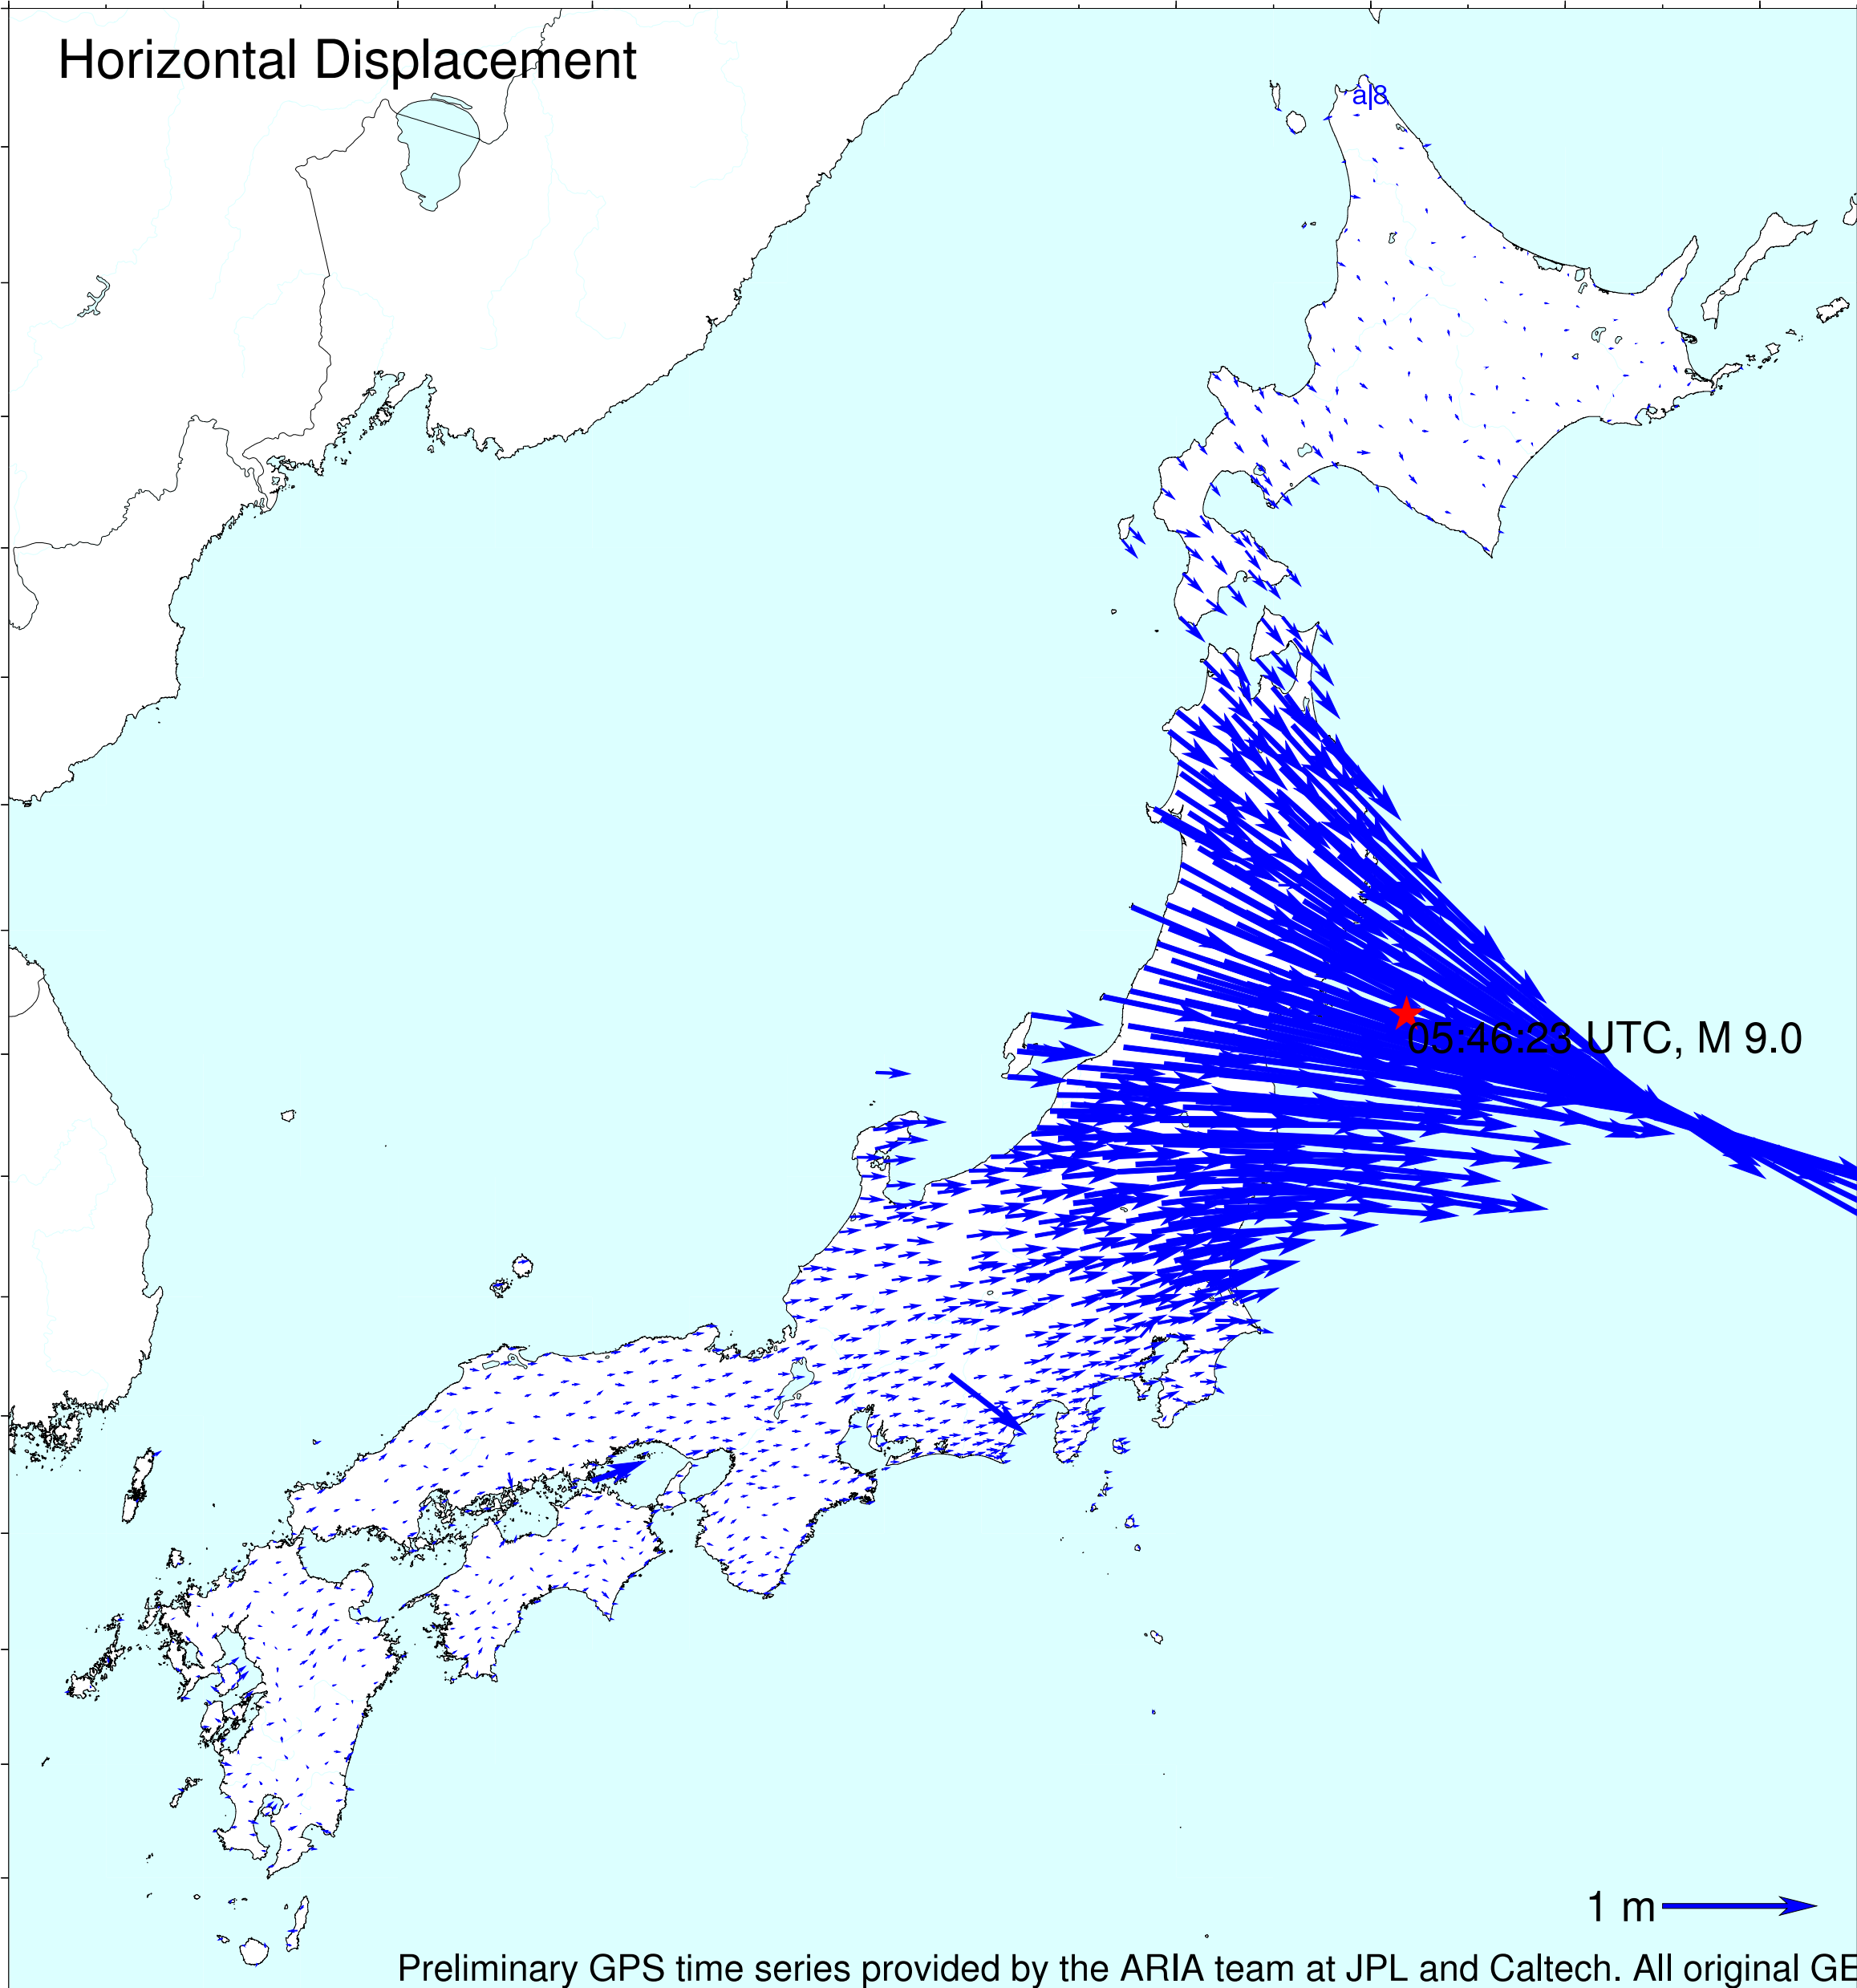

Horizontal Displacement

Vertical Displacement

Preliminary GPS time series provided by the ARIA team at JPL and Caltech. All original GEONET RINEX data provided to Caltech by the Geospatial Information Authority (GSI) of Japan.

Geophysical Institute, Univ. Alaska Fairbanks