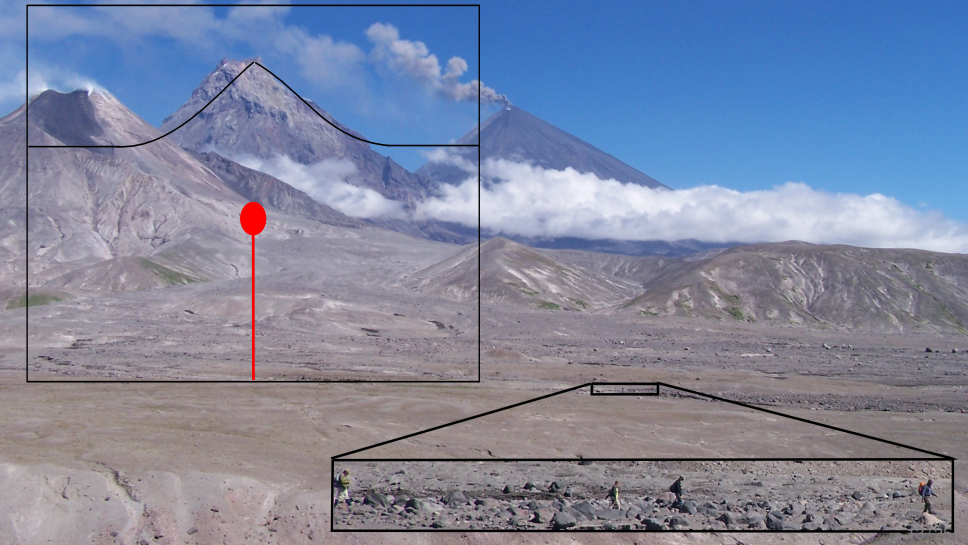

Volcanoes - Kamchatka