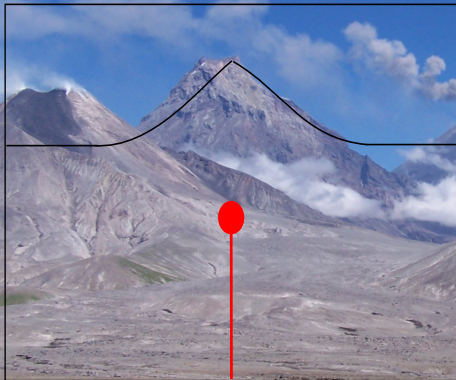

Volcanoes - Kamchatka