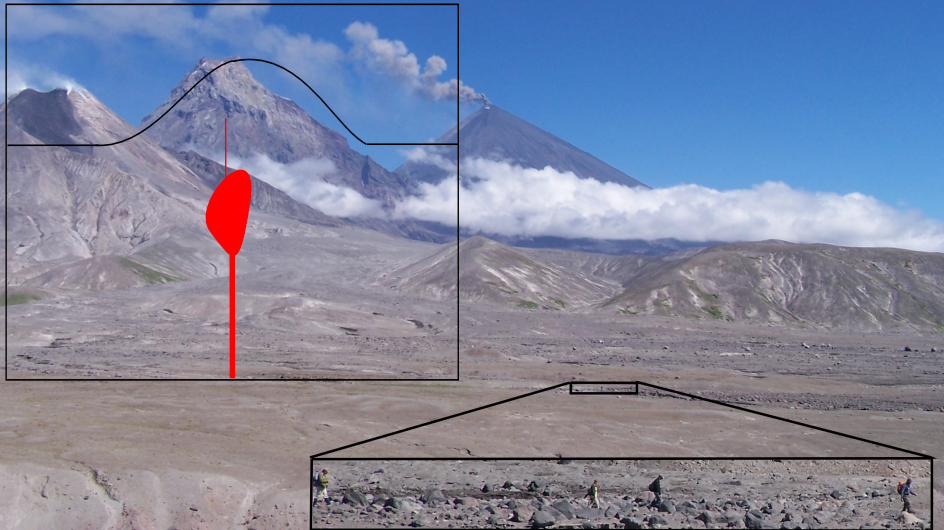

Volcanoes - Kamchatka