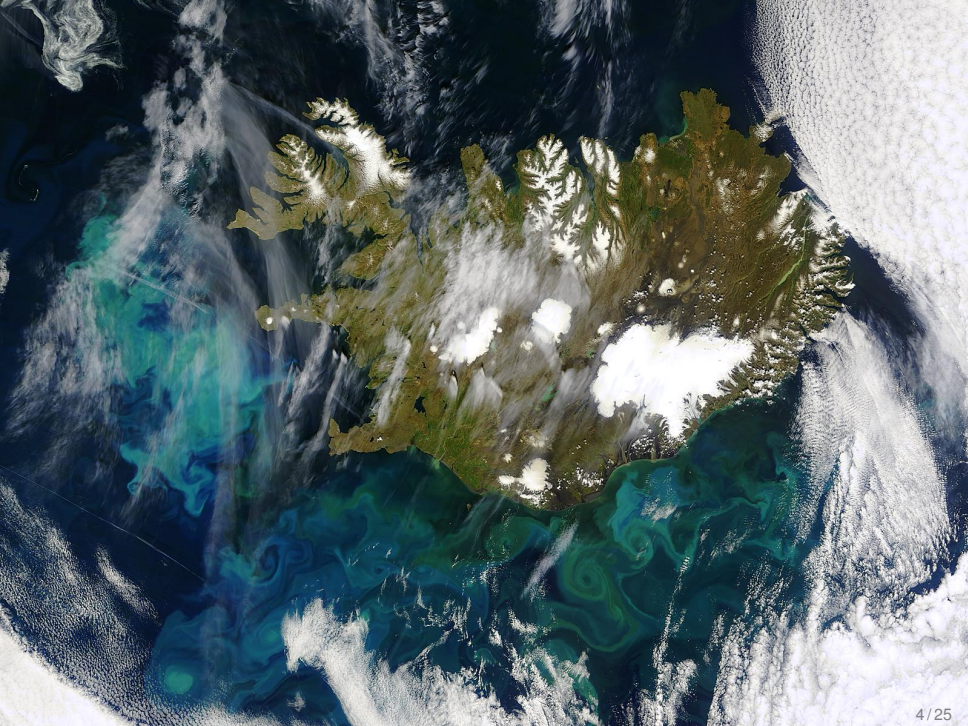

East Kamoharui Ridge at 50°N

Buzzards Creek

Fort Stevens